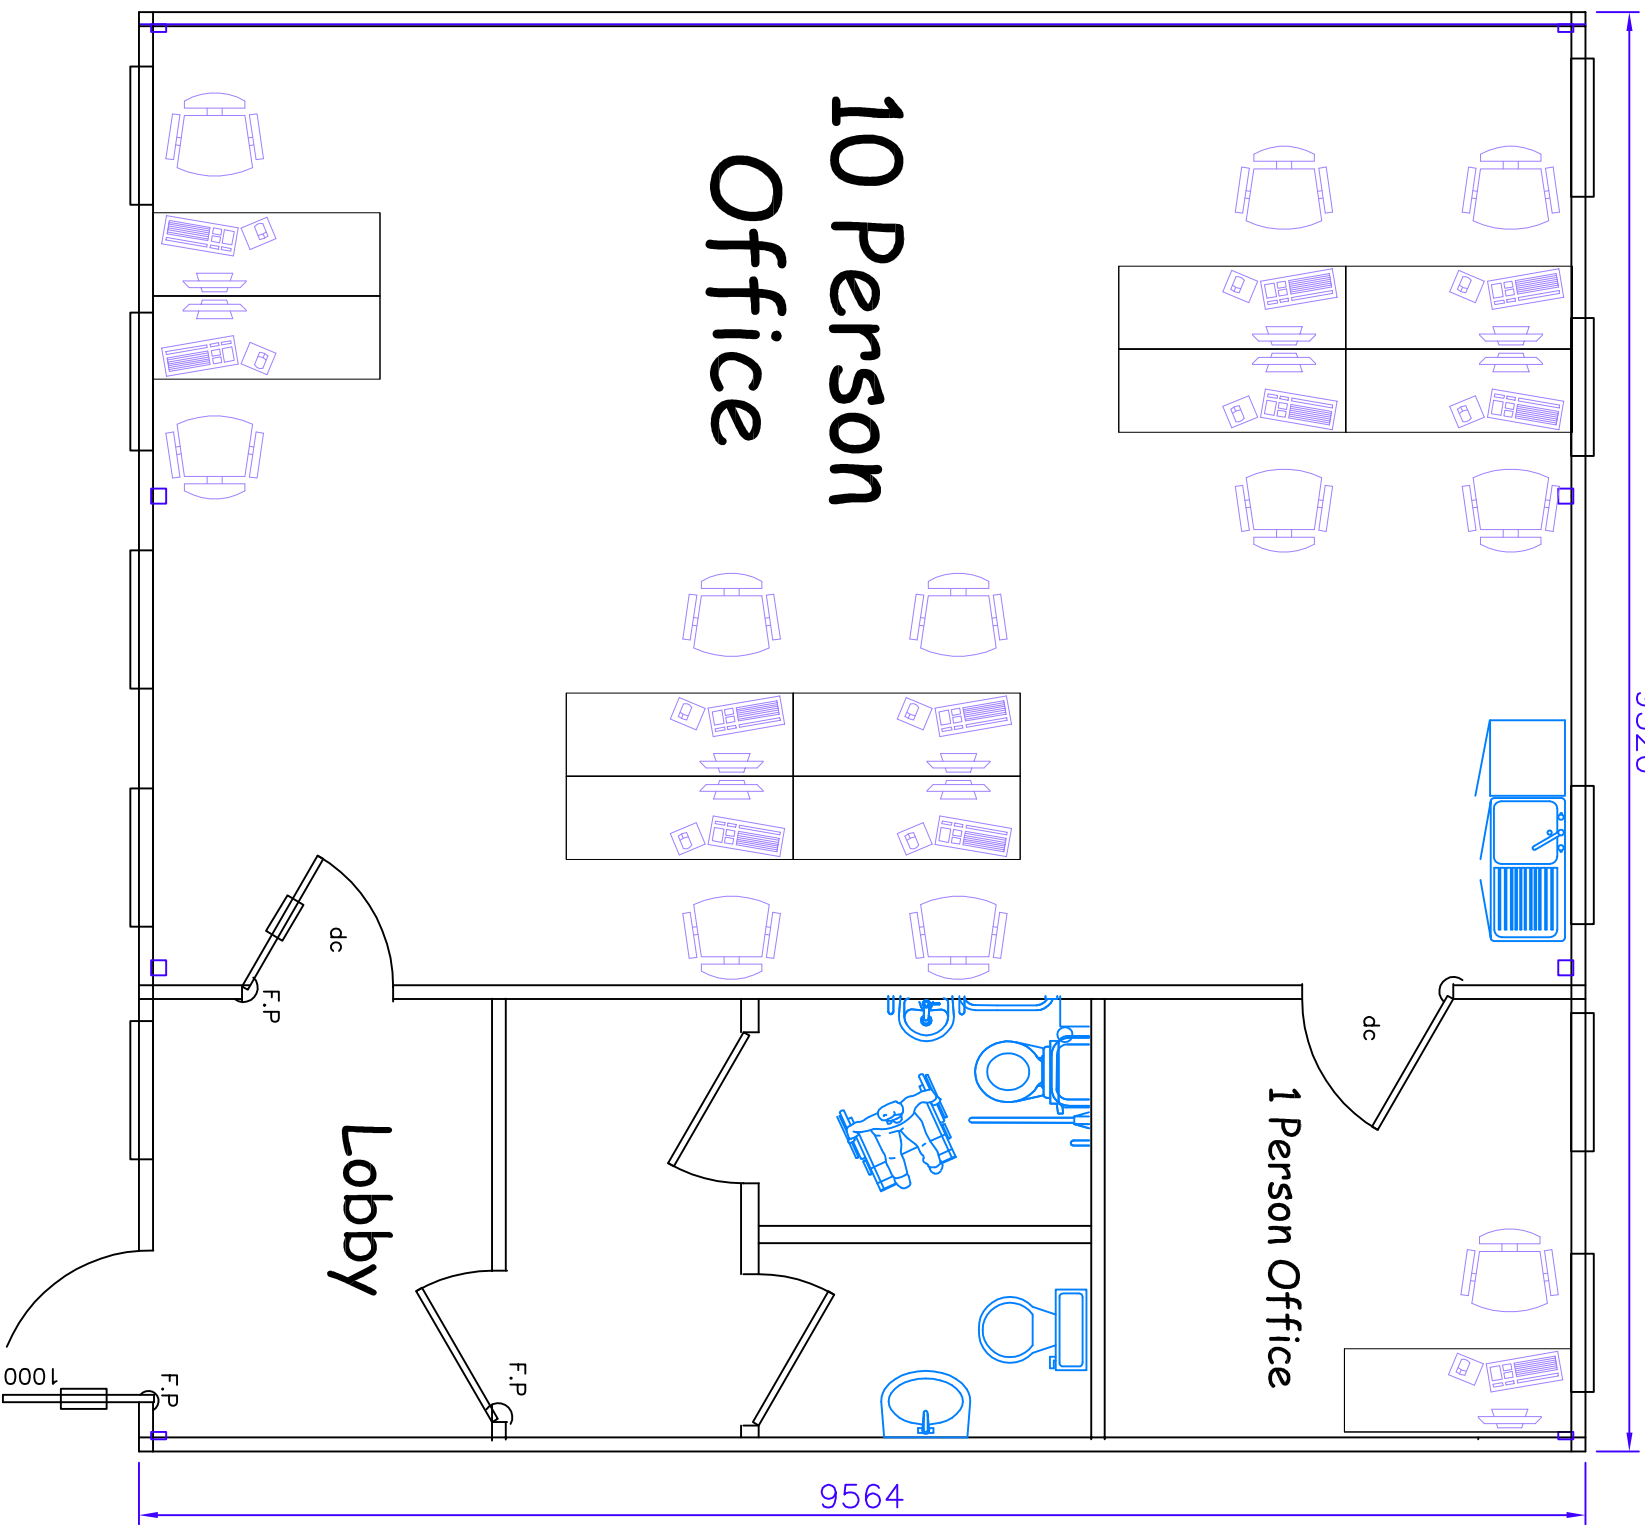

153 437-439

9520

Springfield

Manufacturers of Quality
Portable Accommodation